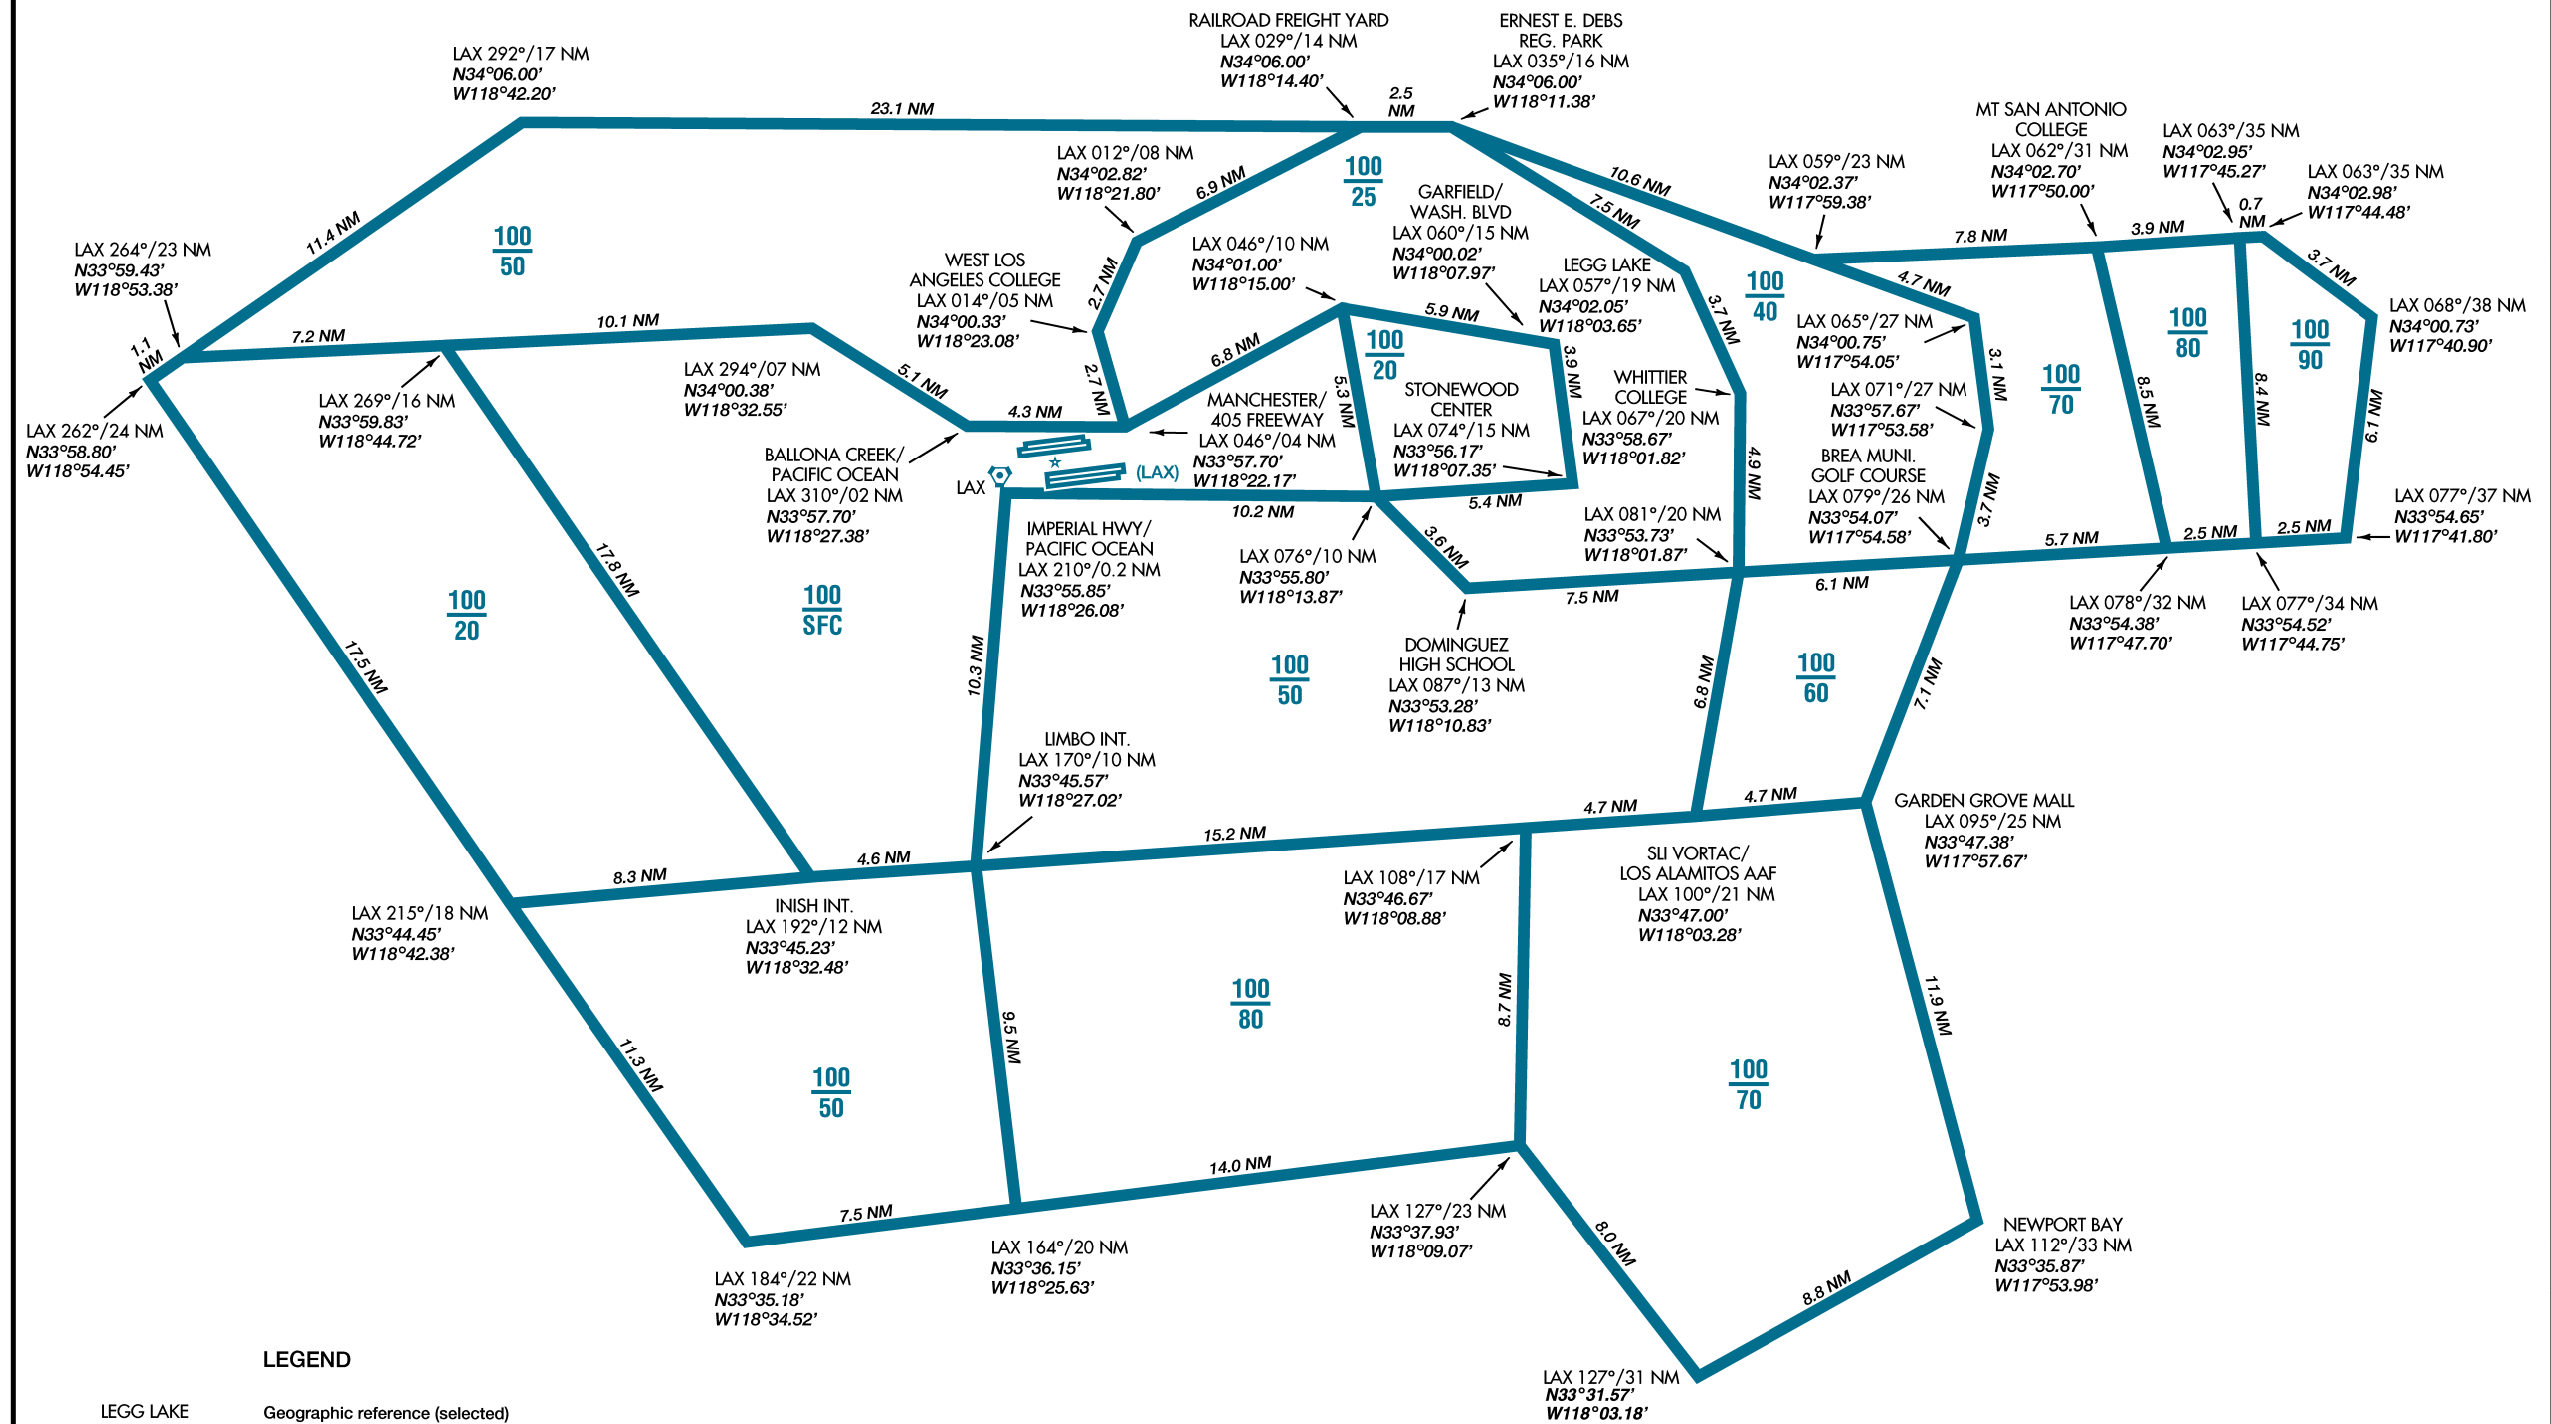

# LOS ANGELES CLASS B AIRSPACE

NOT TO BE USED FOR NAVIGATION

## LEGEND

- LEGG LAKE      Geographic reference (selected)
- LAX 057°/19 NM      Magnetic fix radial/DME to LAX VORTAC
- 27.1 NM      Class B boundary segment distance